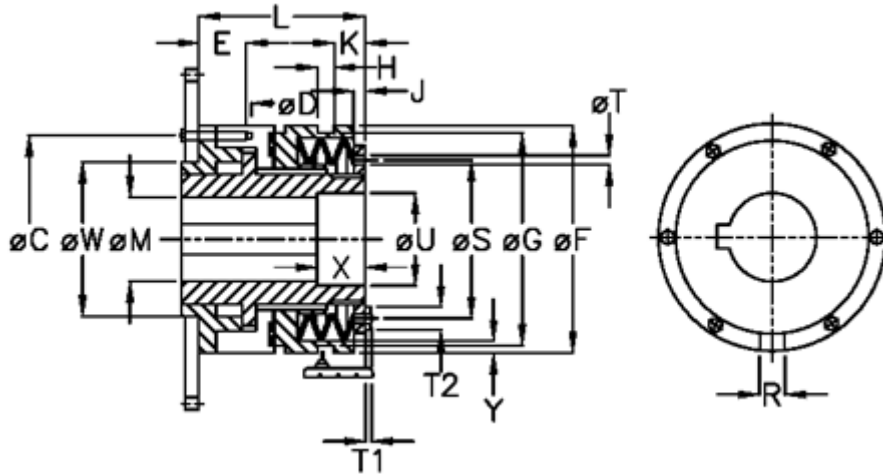

Article number: 46932523

Description: Torque limiter Synchron B 25 L

Measures

C	= 70	J	= 6.0	T1	= 4.0
D	= 6xM5	K	= 12.0	T2	= 8
Disc spring mounting	= 5x1L	L	= 70.0	U	= 26
Disc spring version	= L - heavy	M max	= 25	V	= 10
E	= 8.0	M min	= 10	W	= 50
F	= 82	R	= 6	X	= 20
G	= 73.0	S	= 48	Y	= 2
H	= 9	T	= 5	Z	= 0.0